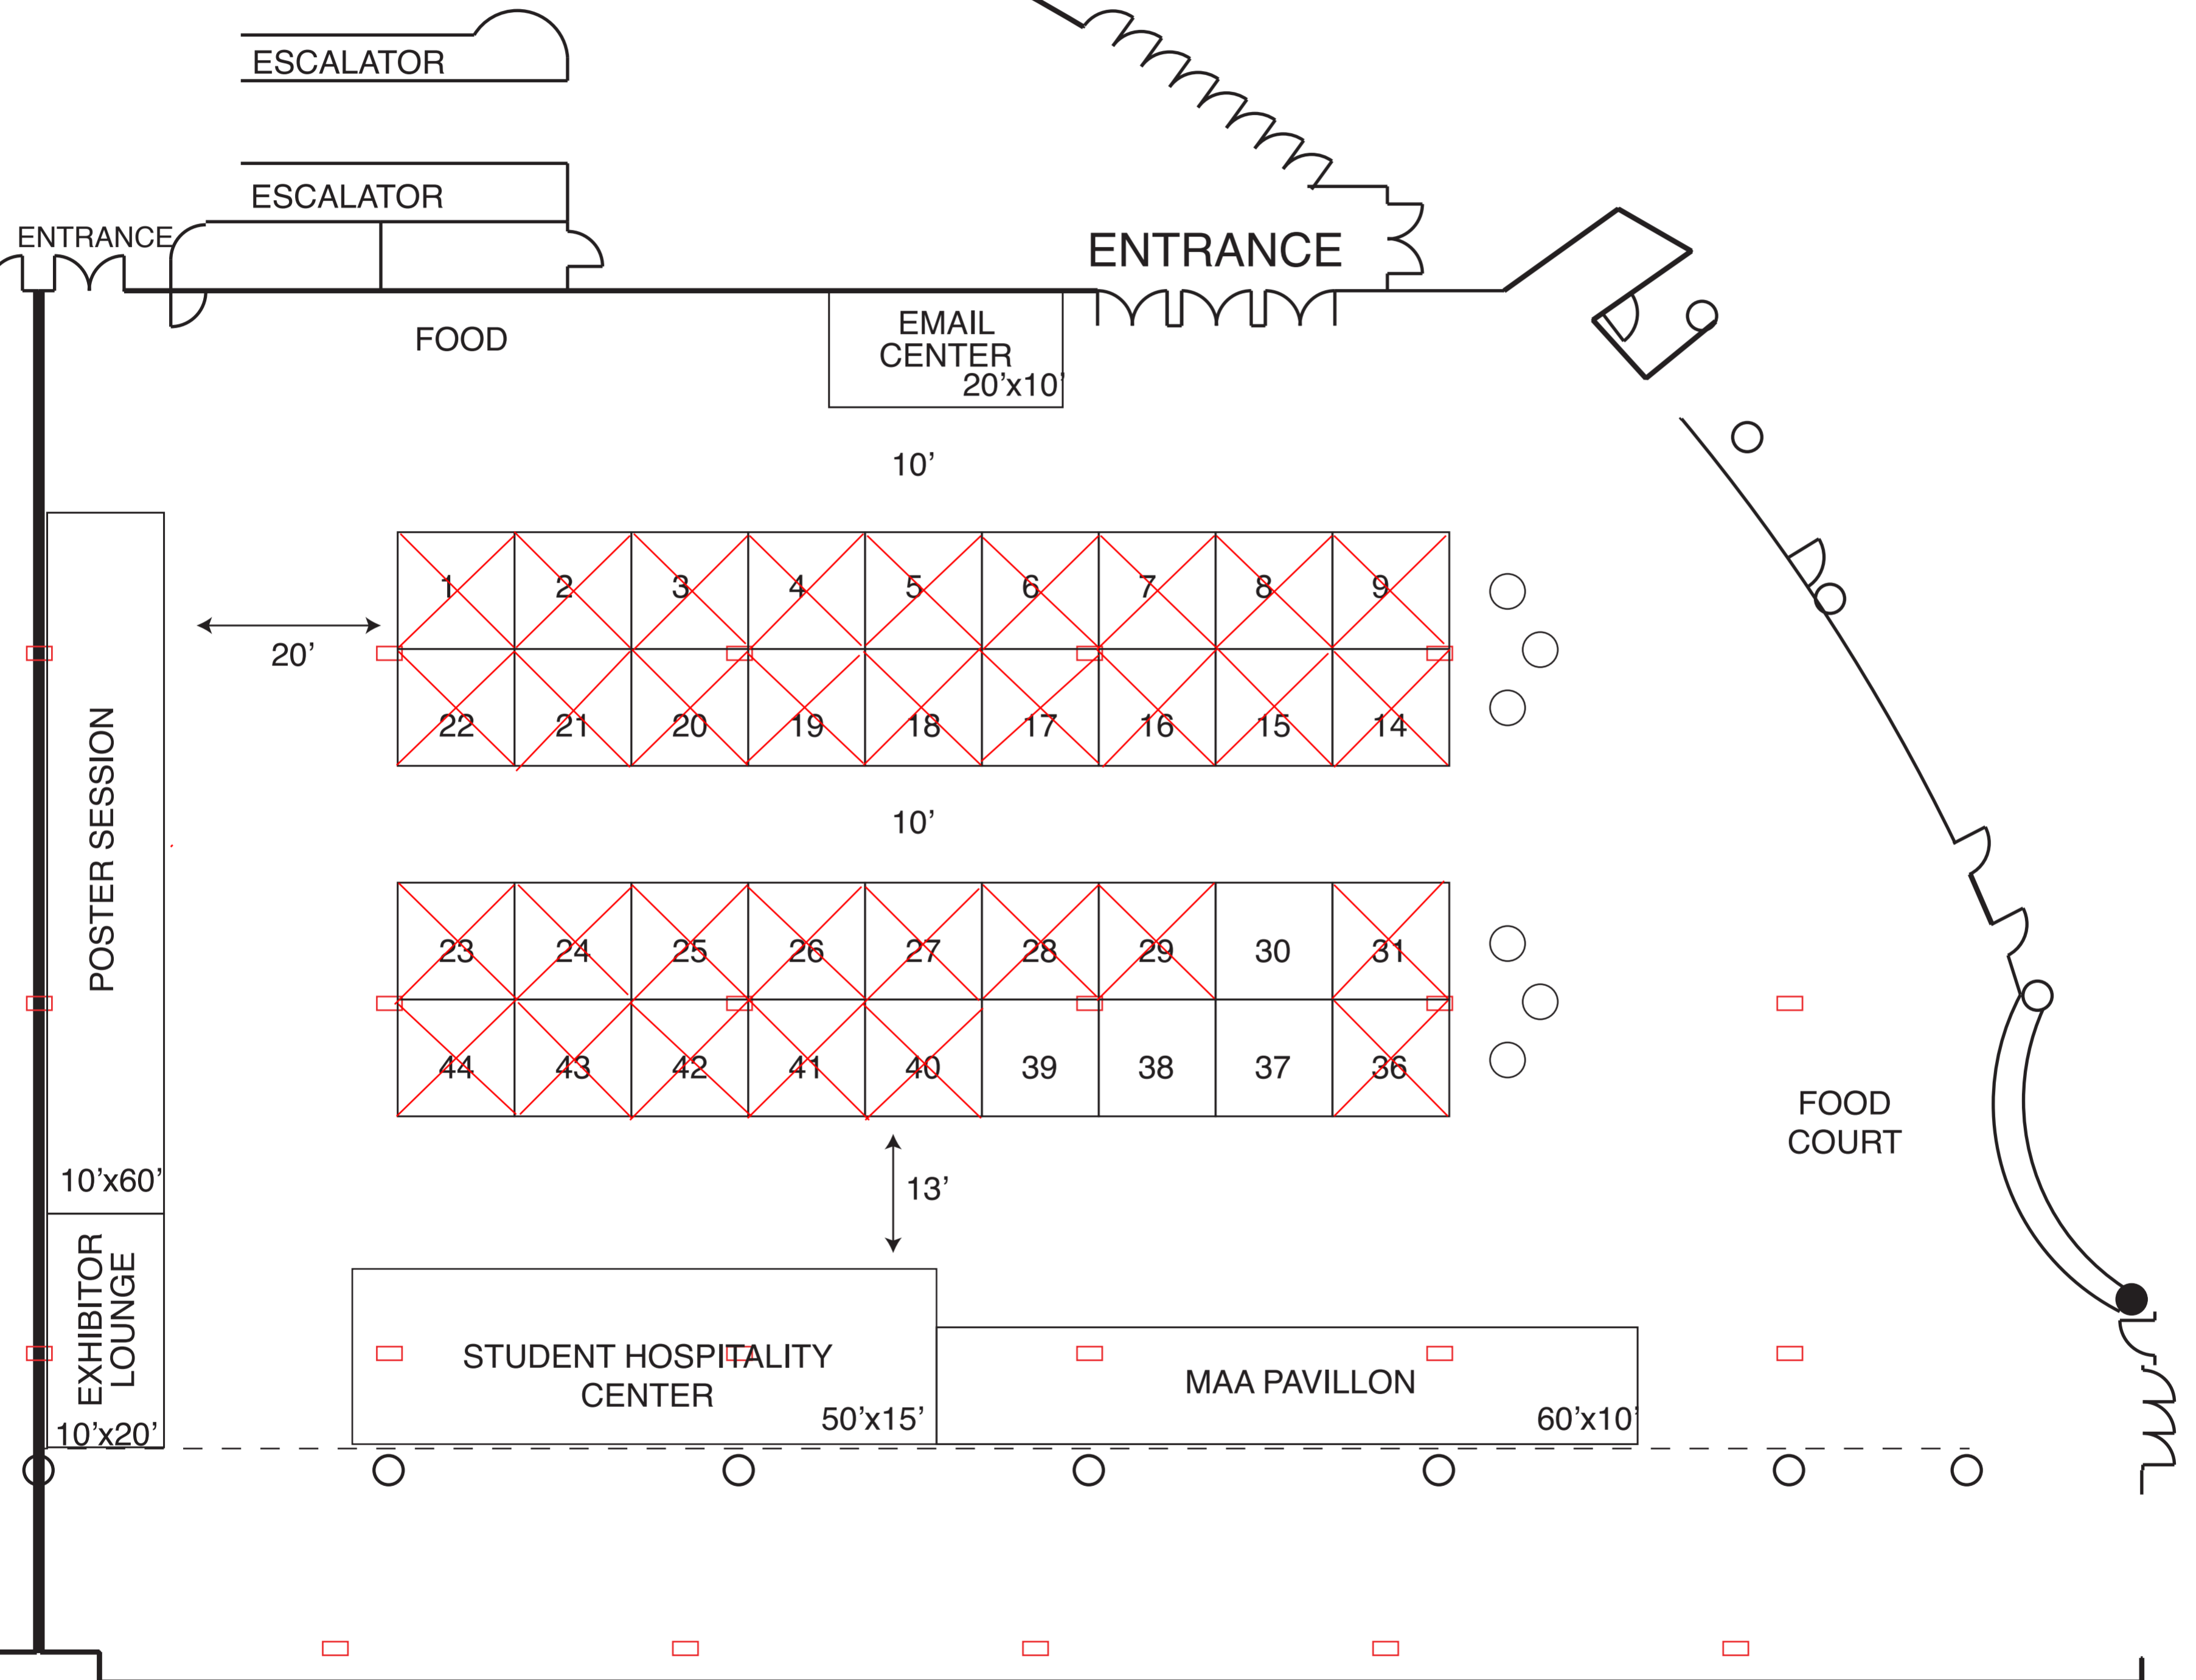

# MathFest

## August 1 - 4, 2012

### Monona Terrace Hall B

LAKESIDE COMMONS

(36) 10'x10' Booths